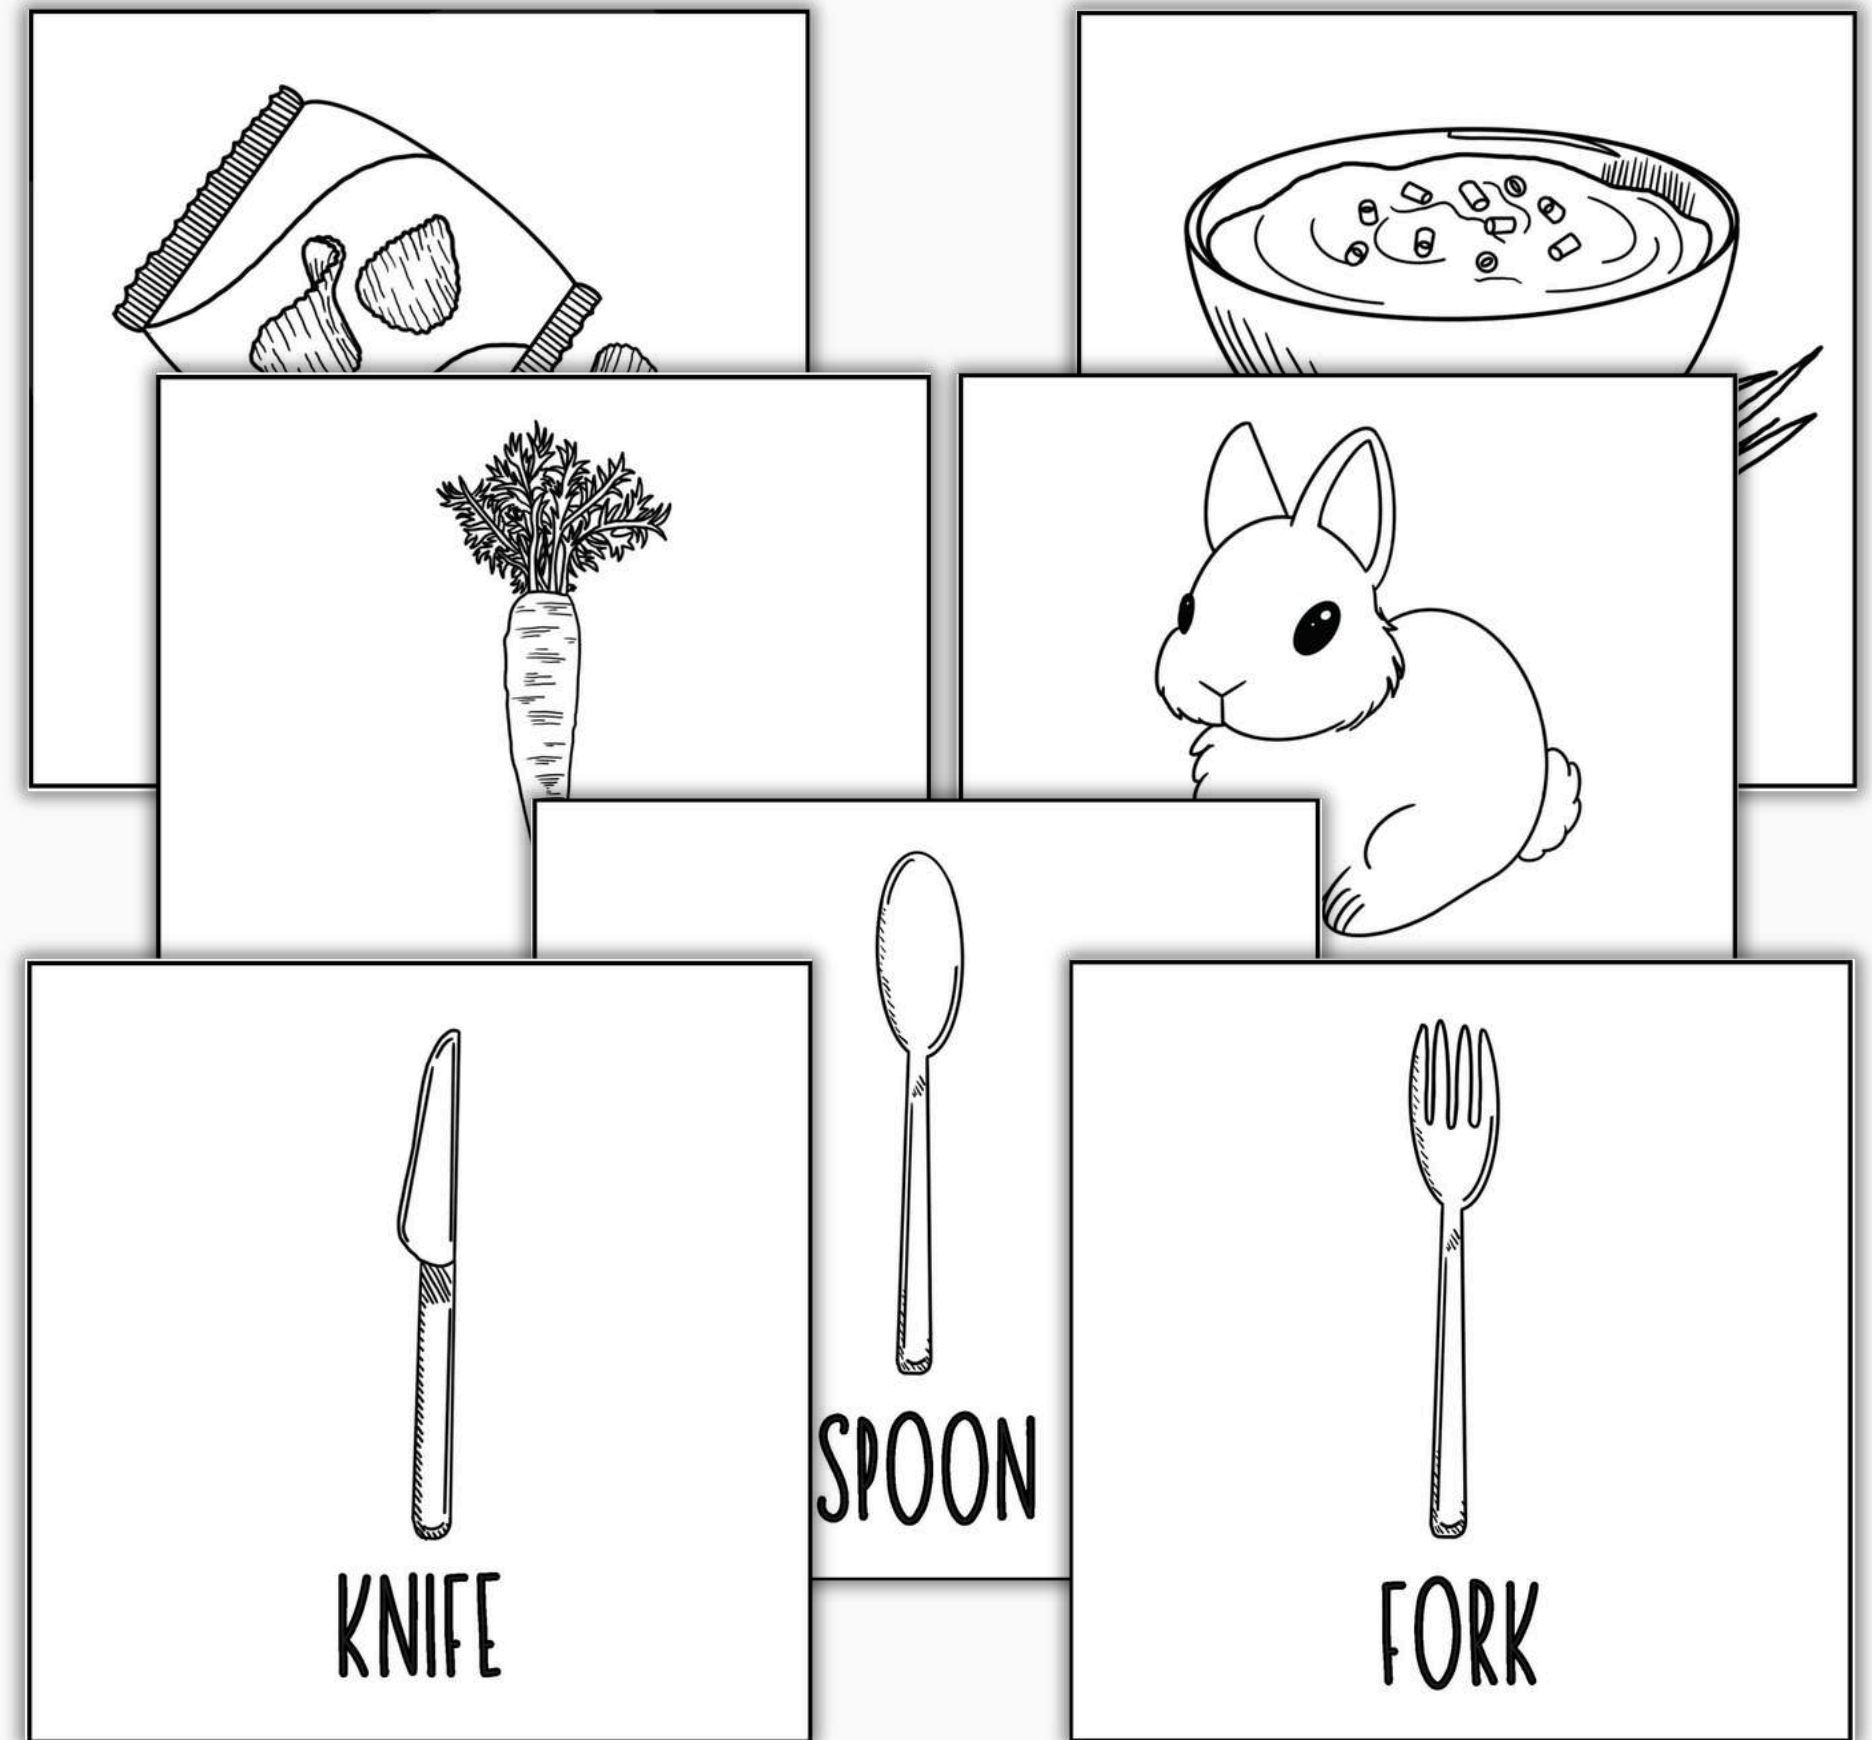

Included with this resource:

51 Partner Matching Cards

- Pair 25+ groups
- Quickly and easily pair students for classroom activities and assignments

Differentiated Partner Matching Cards

- Utilize students' inquiry-based learning skills

Partner Cards to **Create 25 Pairs and 1 Set of Three**

Teacher Instructions for how to use this resource

Includes trio for groups of three!