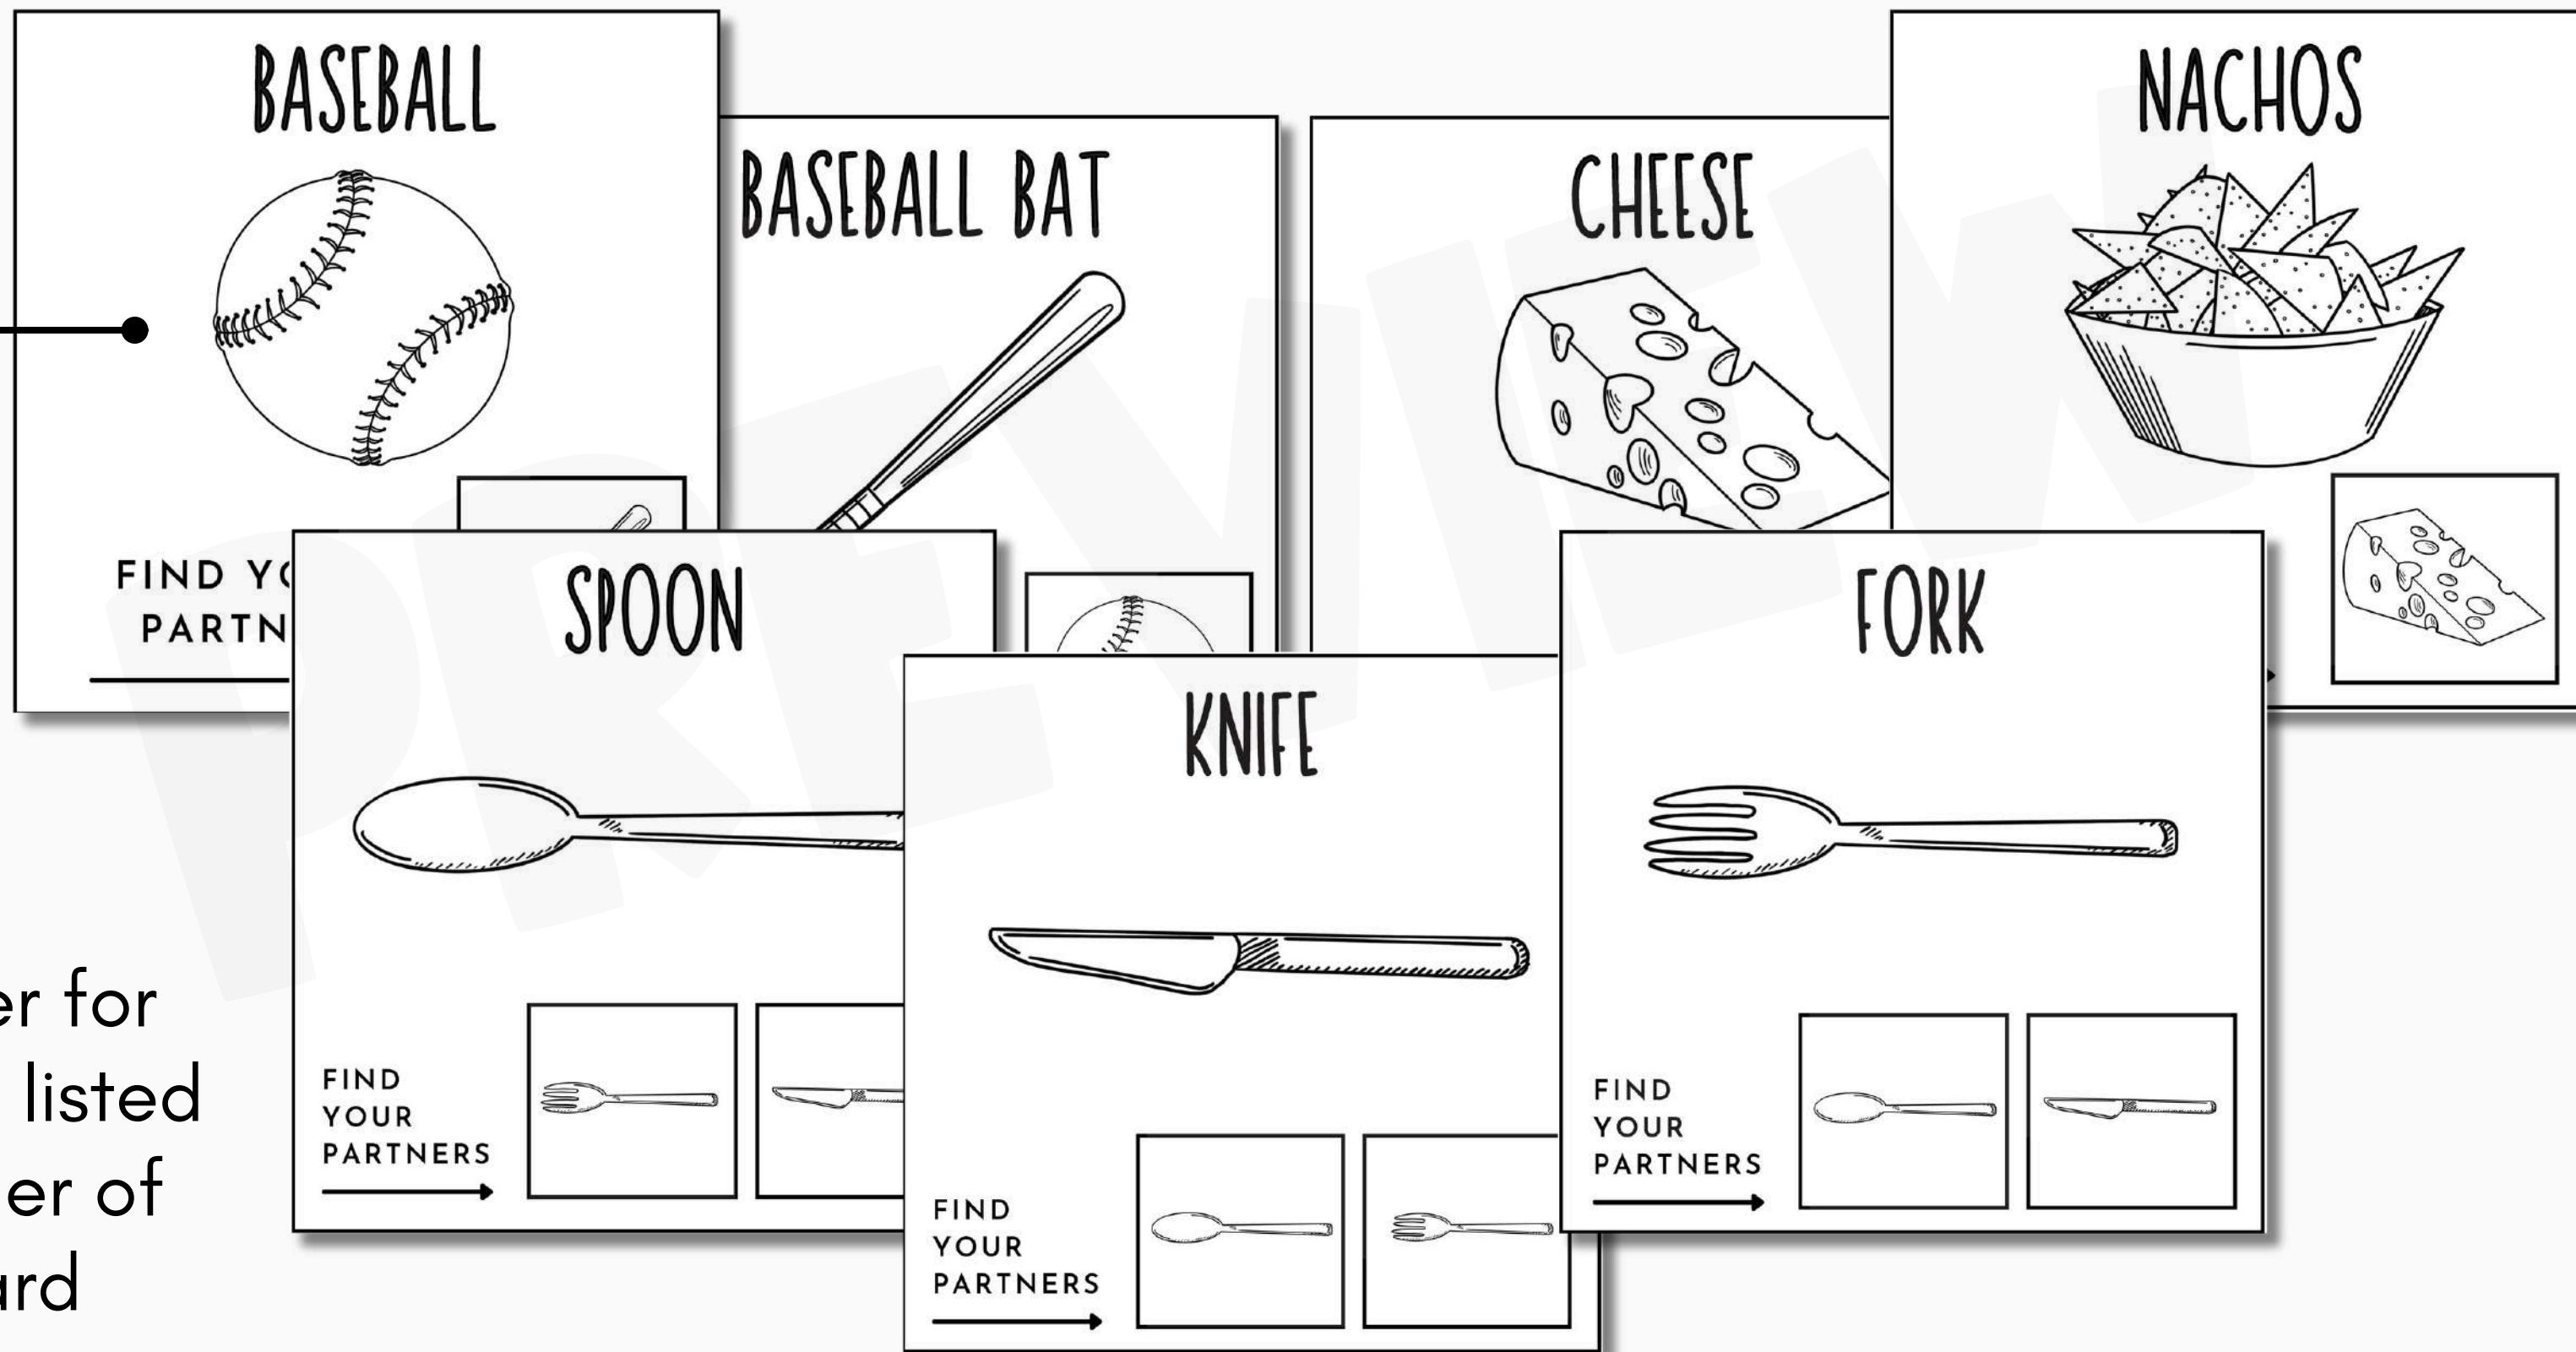

MOON

SUN

PEANUT BUTTER

JAM

BATMAN

Includes Differentiated Partner Pairing Deck

Eliminate the guesswork with this differentiated deck designed to simplify student partner pairing

The partner for each pair is listed in the corner of every card